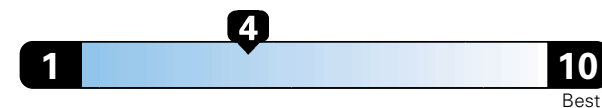

This vehicle emits 427 grams CO2 per mile. The best emits 0 grams per mile (tailpipe only). Producing and distributing fuel also creates emissions; learn more at fuelconomy.gov.

Actual results will vary for many reasons, including driving conditions and how you drive and maintain your vehicle. The average new vehicle gets 27 MPG and cost $7,500 to fuel over 5 years. Cost estimates are based on 15,000 miles per year at $2.70 per gallon. MPGe is miles per gasoline gallon equivalent. Vehicle emissions are a significant cause of climate change and smog.

fuelconomy.gov

Calculate personalized estimates and compare vehicles

Smartphone
QR Code™

GOVERNMENT 5-STAR SAFETY RATINGS

Overall Vehicle Score

★★★★★

Based on the combined ratings of frontal, side, and rollover.
Should ONLY be compared to other vehicles of similar size and weight.

Frontal Crash

Driver
Passenger

★★★★
★★★★★

Based on the risk of injury in a frontal impact.
Should ONLY be compared to other vehicles of similar size and weight.

Side Crash

Front seat
Rear seat

★★★★★
★★★★★

Based on the risk of injury in a side impact.

Rollover

★★★

Based on the risk of rollover in a single-vehicle crash.

Star ratings range from 1 to 5 stars (★★★★★) with 5 being the highest.
Source: National Highway Traffic Safety Administration (NHTSA)
www.safercar.gov or 1-888-327-4236

The safety ratings above are based on Federal Government tests of particular vehicles equipped with certain features and options. The performance of this vehicle may differ.

PARTS CONTENT INFORMATION

FOR VEHICLES IN THIS CARLINE:
U.S./CANADIAN PARTS CONTENT: 58%
MAJOR SOURCES OF FOREIGN PARTS CONTENT:

MEXICO : 26%

NOTE: PARTS CONTENT DOES NOT INCLUDE FINAL ASSEMBLY, DISTRIBUTION, OR OTHER NON-PARTS COSTS.

FOR THIS VEHICLE:

FINAL ASSEMBLY POINT:
DETROIT, MICHIGAN, U.S.A.

COUNTRY OF ORIGIN:

ENGINE: MEXICO

TRANSMISSION: UNITED STATES

VEHICLE PROTECTION
A PRODUCT OF FCA US LLC

Ask for Mopar Vehicle Protection for your vehicle. We Built It. We Back It.